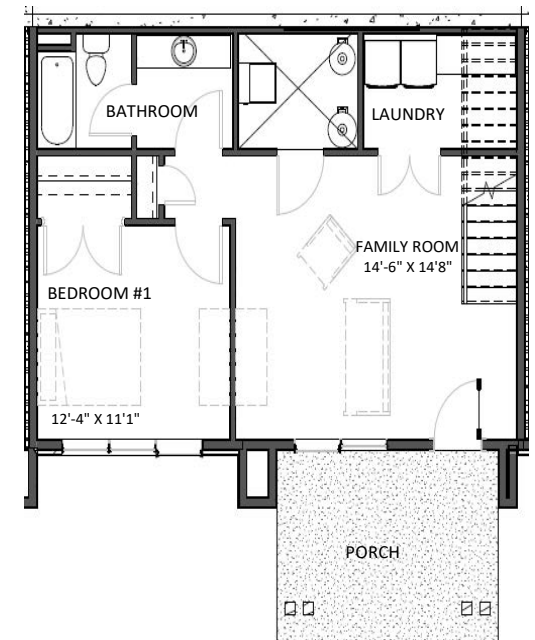

LEVEL 3

BERKSHIRE HATHAWAY | Utah
HomeServices | Properties