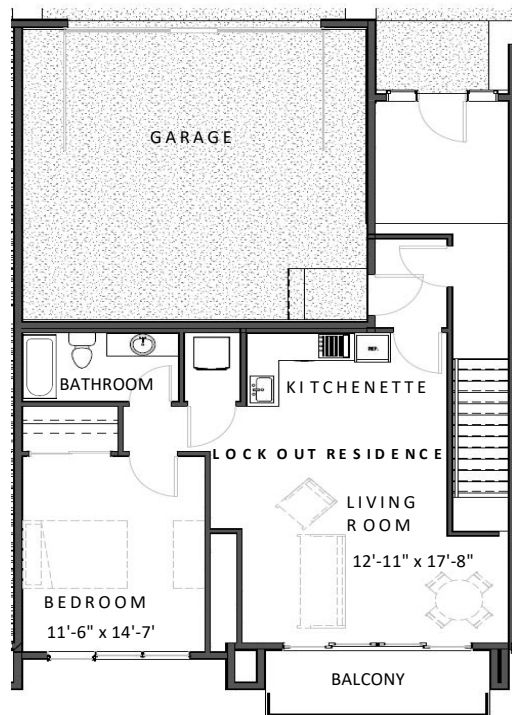

**DOWNHILL
LOCKOUT
RESIDENCES**

3 BEDROOM

3 BATHROOM

2,701 SQ. FT.

RESIDENCE 57

KLAIM
EXCLUSIVE LAKEVIEW LIVING

- Living room sliding doors provide seamless indoor/outdoor living with a panoramic view.
- Spacious entrance allows for a mudroom build out - keep your ski poles or hiking boots where you can grab them on the go.
- Each bedroom on its own level ensures maximum privacy.
- Studio lockout means visitors get the place all to themselves.
- Lockout floor plan gives flexibility & options with rentals or personal use.
- Laundry on both the top and bottom levels for ultimate convenience.
- Lower level patio that is plumbed for a future hot tub or left as-is for great outdoor living space.
- Custom cabinets with soft close doors.
- Over-sized master shower with full Euro enclosure.

LEVEL 1