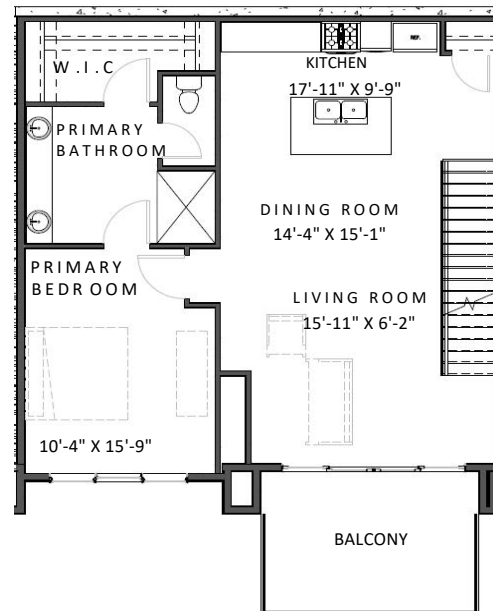

**DOWNHILL
LOCKOUT
RESIDENCES**

3 BEDROOM

3 BATHROOM

2,701 SQ. FT.

RESIDENCE 57

KLAIM
EXCLUSIVE LAKEVIEW LIVING

- Living room sliding doors provide seamless indoor/outdoor living with a panoramic view.
- Spacious entrance allows for a mudroom build out - keep your ski poles or hiking boots where you can grab them on the go.
- Each bedroom on its own level ensures maximum privacy.
- Studio lockout means visitors get the place all to themselves.
- Lockout floor plan gives flexibility & options with rentals or personal use.
- Laundry on both the top and bottom levels for ultimate convenience.
- Lower level patio that is plumbed for a future hot tub or left as-is for great outdoor living space.
- Custom cabinets with soft close doors.
- Over-sized master shower with full Euro enclosure.

LEVEL 2

LEVEL 3

BERKSHIRE HATHAWAY | Utah
HomeServices | Properties