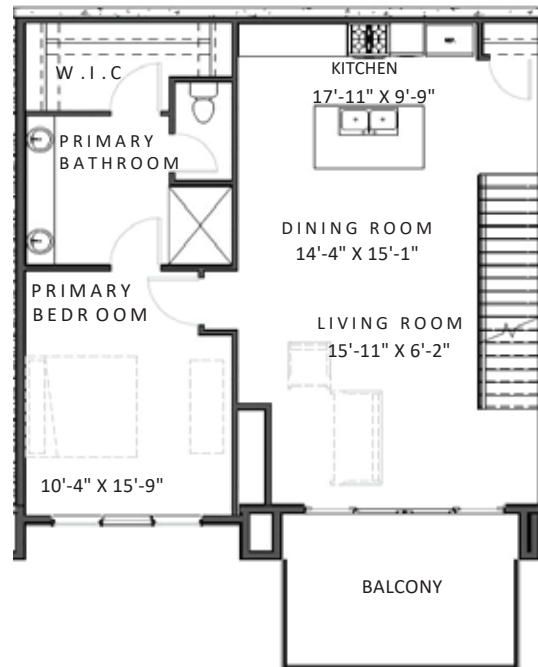

## DOWNHILL LOCKOUT PLAN

 3 BEDROOM     3 BATHROOM     2,701 SQ. FT.

- Living room sliding doors provide seamless indoor/outdoor living with a panoramic view.
- Spacious entrance allows for a mudroom build out so you can keep your ski poles or hiking boots where you can grab them on the go.
- Each bedroom on its own level ensures maximum privacy.
- Studio lockout means visitors get the place all to themselves.
- Lockout floor plan gives flexibility & options with rentals or personal use.
- Laundry on both the top and bottom levels for ultimate convenience
- Lower level patio that is plumbed for a future hot tub or left as-is for great outdoor living space.
- Custom cabinets with soft close doors.
- Over-sized master shower with full Euro enclosure.

RESIDENCE 57

DOWNHILL  
LOCKOUT

LEVEL 1

LEVEL 2

LEVEL 3