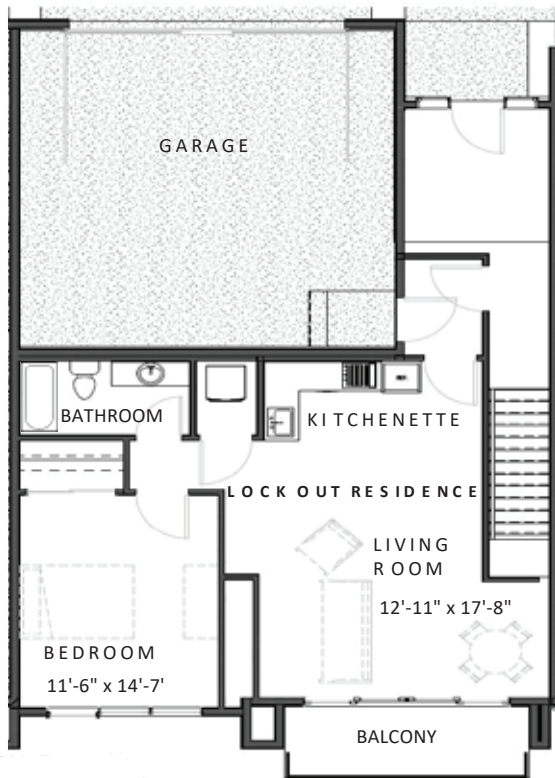

## DOWNHILL LOCKOUT PLAN

 3 BEDROOM     3 BATHROOM     2,701 SQ. FT.

- Living room sliding doors provide seamless indoor/outdoor living with a panoramic view.
- Spacious entrance allows for a mudroom build out so you can keep your ski poles or hiking boots where you can grab them on the go.
- Each bedroom on its own level ensures maximum privacy.
- Studio lockout means visitors get the place all to themselves.
- Lockout floor plan gives flexibility & options with rentals or personal use.
- Laundry on both the top and bottom levels for ultimate convenience
- Lower level patio that is plumbed for a future hot tub or left as-is for great outdoor living space.
- Custom cabinets with soft close doors.
- Over-sized master shower with full Euro enclosure.

RESIDENCE 57

DOWNHILL  
LOCKOUT

LEVEL 1

LEVEL 2

LEVEL 3