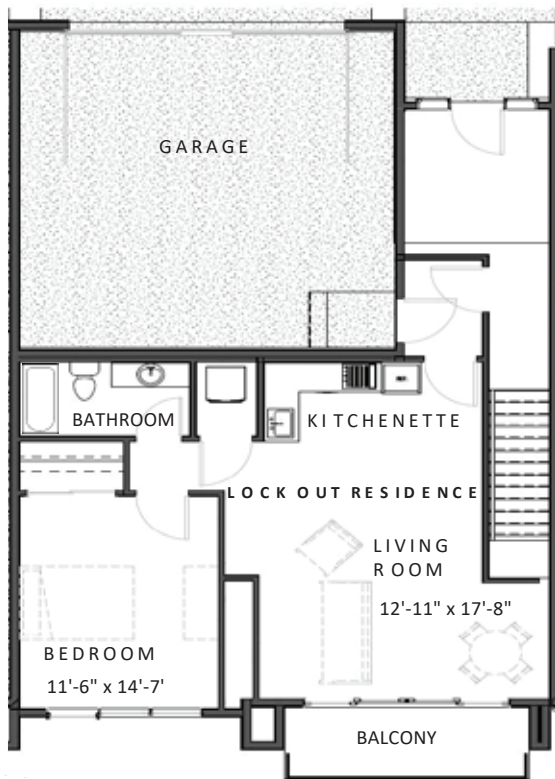

RESIDENCE **56** MODERN SILVER FINISHES

## DOWNHILL LOCKOUT PLAN

 3 BEDROOM    3 BATHROOM    2,714 SQ. FT.

- Living room sliding doors provide seamless indoor/outdoor living with a panoramic view.
- Spacious entrance allows for a mudroom build out so you can keep your ski poles or hiking boots where you can grab them on the go.
- Three tone paint finish
- Each bedroom on its own level ensures maximum privacy.
- Studio lockout means visitors get the place all to themselves.
- Lockout floor plan gives flexibility & options with rentals or personal use.
- Jen Air Built in Fridge
- Laundry on both the top and bottom levels for ultimate convenience
- Epoxy flooring in garage
- Lower level patio that is plumbed for a future hot tub or left as-is for great outdoor living space.
- Custom cabinets with soft close doors.
- Over-sized master shower with full Euro enclosure.

RESIDENCE 56

DOWNHILL  
LOCKOUT

LEVEL 1

LEVEL 2

LEVEL 3