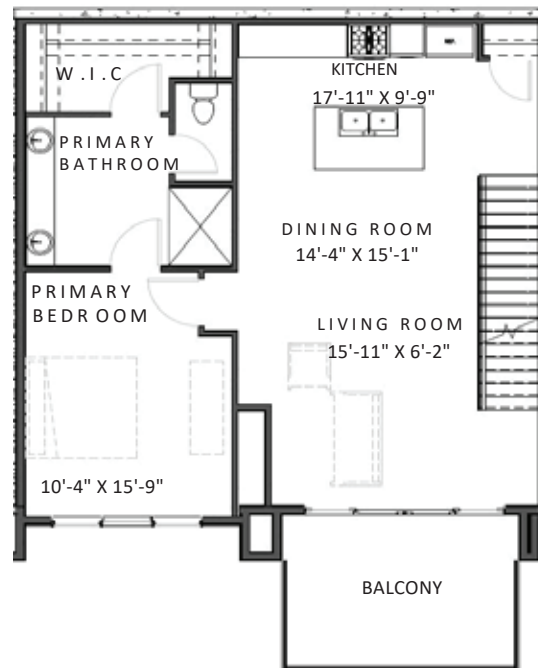

## DOWNHILL LOCKOUT PLAN

 3 BEDROOM    3 BATHROOM    2,714 SQ. FT.

- Living room sliding doors provide seamless indoor/outdoor living with a panoramic view.
- Spacious entrance allows for a mudroom build out so you can keep your ski poles or hiking boots where you can grab them on the go.
- Three tone paint finish
- Each bedroom on its own level ensures maximum privacy.
- Studio lockout means visitors get the place all to themselves.
- Lockout floor plan gives flexibility & options with rentals or personal use.
- Jen Air Built in Fridge
- Laundry on both the top and bottom levels for ultimate convenience
- Epoxy flooring in garage
- Lower level patio that is plumbed for a future hot tub or left as-is for great outdoor living space.
- Custom cabinets with soft close doors.
- Over-sized master shower with full Euro enclosure.

RESIDENCE 56

DOWNHILL  
LOCKOUT

LEVEL 1

LEVEL 2

LEVEL 3