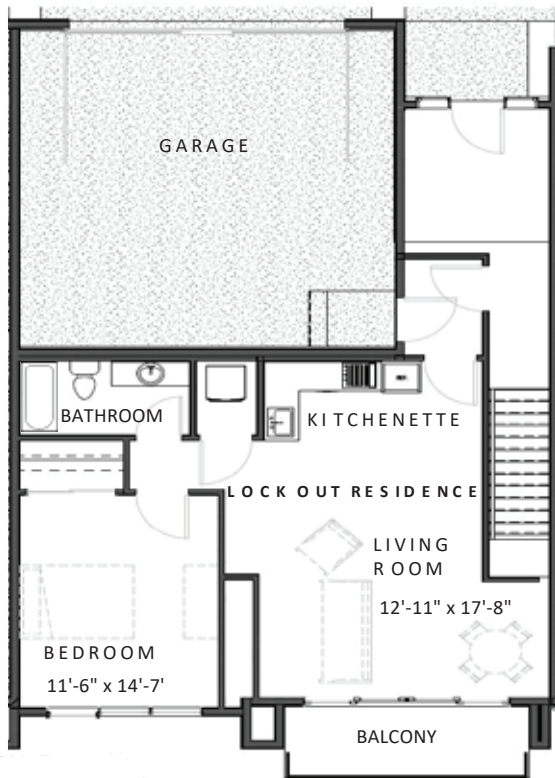

RESIDENCE **57** TRANSITIONAL BRONZE FINISH

KLAIM

DOWNHILL LOCKOUT PLAN

 3 BEDROOM  3 BATHROOM  2,701 SQ. FT.

- Living room sliding doors provide seamless indoor/outdoor living with a panoramic view.
- Spacious entrance allows for a mudroom build out so you can keep your ski poles or hiking boots where you can grab them on the go.
- Each bedroom on its own level ensures maximum privacy.
- Studio lockout means visitors get the place all to themselves.
- Wood flooring finishes through out.
- Lockout floor plan gives flexibility & options with rentals or personal use.
- Laundry on both the top and bottom levels for ultimate convenience
- Lower level patio that is plumbed for a future hot tub or left as-is for great outdoor living space.
- Custom cabinets with soft close doors.
- Three tone paint finish.
- Epoxy on garage floor
- Over-sized master shower with full Euro enclosure.

RESIDENCE 57

DOWNHILL
LOCKOUT

LEVEL 1

LEVEL 2

LEVEL 3