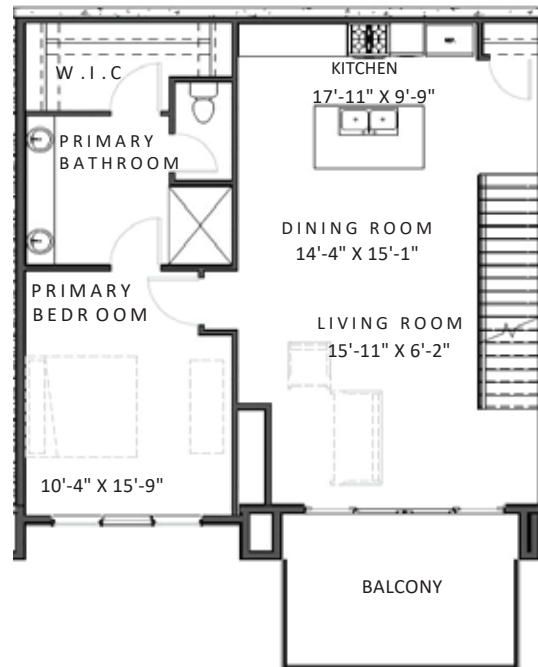

RESIDENCE **57** TRANSITIONAL BRONZE FINISH

KLAIM

DOWNHILL LOCKOUT PLAN

 3 BEDROOM  3 BATHROOM  2,701 SQ. FT.

- Living room sliding doors provide seamless indoor/outdoor living with a panoramic view.
- Spacious entrance allows for a mudroom build out so you can keep your ski poles or hiking boots where you can grab them on the go.
- Each bedroom on its own level ensures maximum privacy.
- Studio lockout means visitors get the place all to themselves.
- Wood flooring finishes through out.
- Lockout floor plan gives flexibility & options with rentals or personal use.
- Laundry on both the top and bottom levels for ultimate convenience
- Lower level patio that is plumbed for a future hot tub or left as-is for great outdoor living space.
- Custom cabinets with soft close doors.
- Three tone paint finish.
- Epoxy on garage floor
- Over-sized master shower with full Euro enclosure.

RESIDENCE 57

DOWNHILL
LOCKOUT

LEVEL 1

LEVEL 2

LEVEL 3